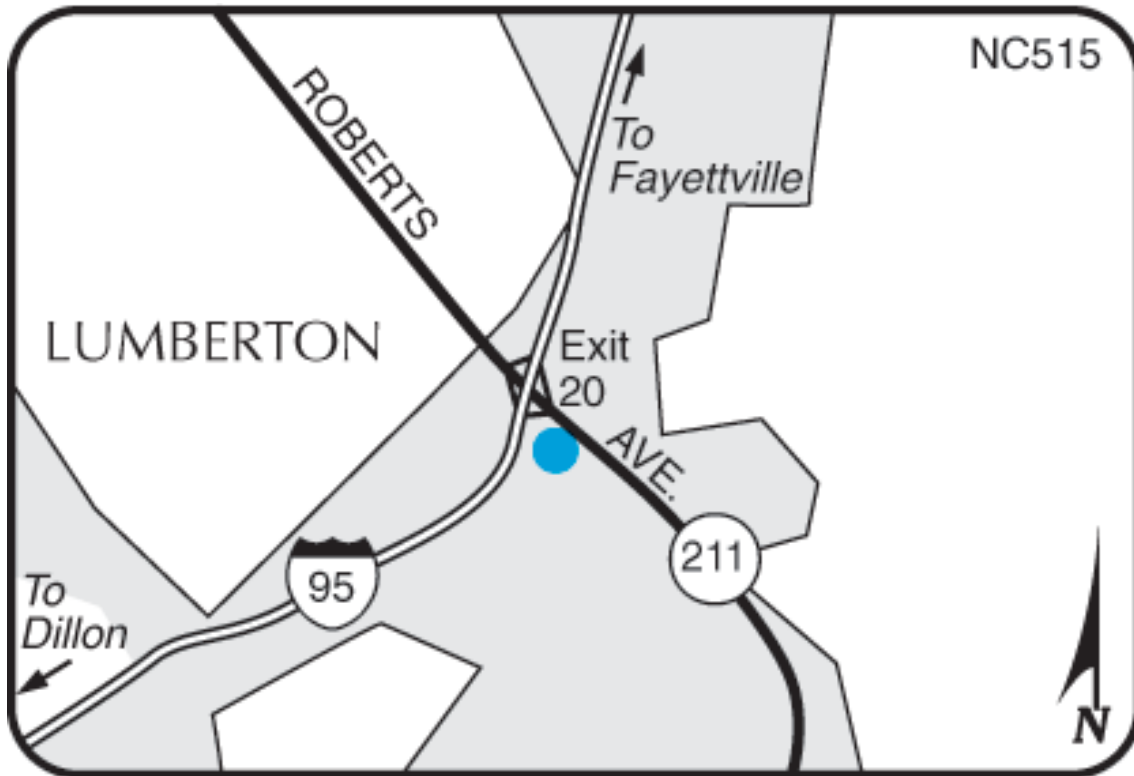

Comfort Inn

3610 Dawn Drive
Lumberton, NC, US, 28360
Phone: (910) 345-0260
Fax: (910) 345-0270

Local Map:

Directions to Our Hotel:

Located on the northwest side of I-95 on the service road at exit 20 (Highway 211/ Red Spring exit). Northbound, take exit 20, left at the light onto Roberts Avenue, cross over I-95 and turn right at second light which is Dawn Drive. Southbound, take exit 20, right onto Roberts Avenue, right on Dawn Drive. Hotel is 500 feet ahead on the right.